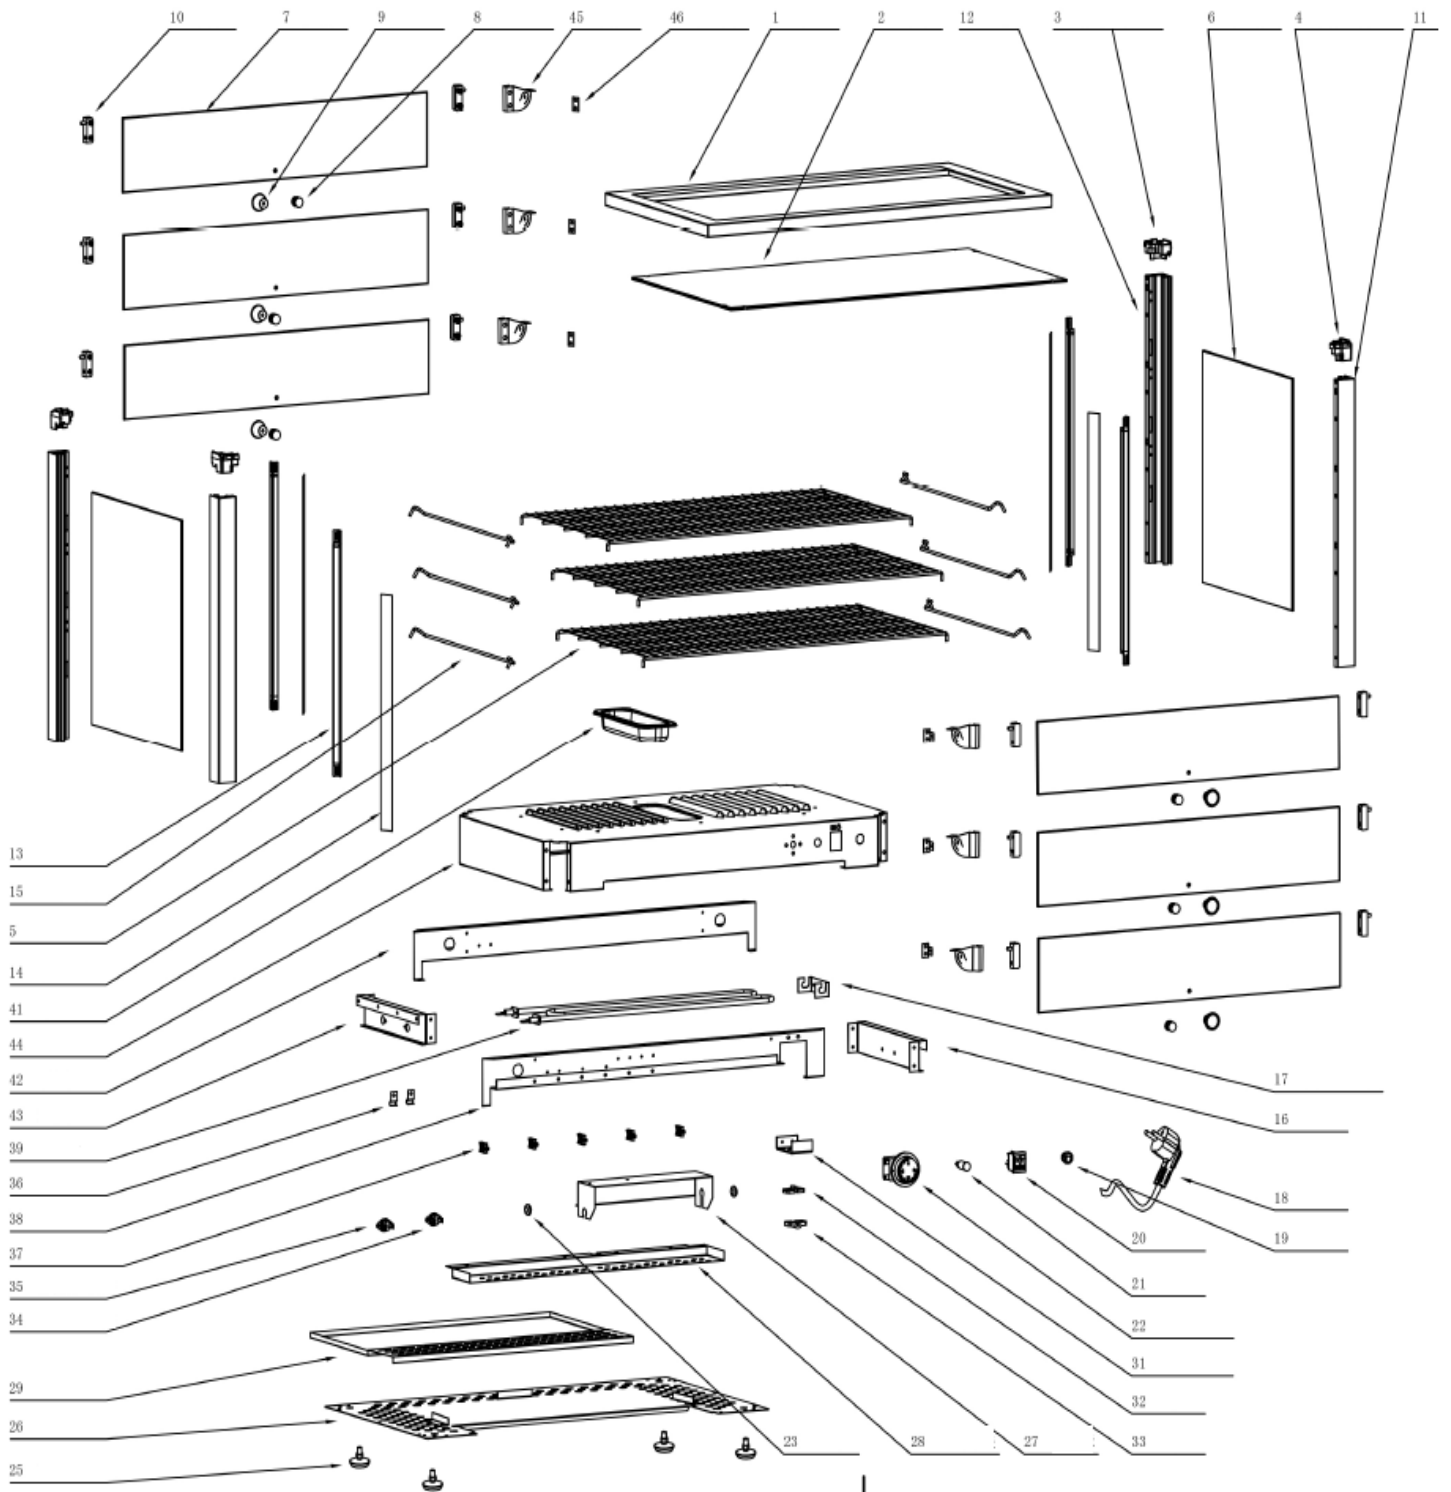

# BPW1

## Exploded parts diagram

Part Number	Number	Description	Qty
B4-FRAMETOP	1	Top Frame	1
B4-GLASSTOP	2	Top Glass	1
B4-PILLARBASEB	3	Pillar Base B	2
B4-PILLARBASEA	4	Pillar Base A	2
***	5	Shelf	3
***	6	Side Glass	2
B4-DOORBPW1	7	Door Glass	6
***	8	Handle Screw	6
B4-HANDLEBPW1	9	Handle	6
B4-DOORHINGE	10	Door Hinge	6
***	11	Pillar B	1
***	12	Pillar A	1
***	13	LED Light	1
***	14	LED Partition	1
***	15	Shelf Frame	1
***	16	Right Hand Panel	1
***	17	Heating Element Frame	1
***	18	Power Cord	1
***	19	Cable Clip	1
B4-SWITCH01	20	Switch	1
***	21	Indicator Light	1
B4-THERM01	22	Thermostat	1
***	23	Protective Cover	2
B4-FOOT01	25	Feet	4
***	26	Baseboard	1
***	27	Electrics Box	1
***	28	Cover	1
***	29	Drawer	1
***	31	Cable Clip Fixing	1
***	32	Cable Clip Base	1
***	33	Cable Clip Cover	1
B4-STAT05	34	125 Deg. C T/Stat	1
B4-STAT04	35	150 Deg. C T/Stat	1
***	36	Probe pressing plate	1
***	37	Plug fixing	5
***	38	Rear Panel	1
***	39	Heating Element	1
***	41	Water tray	1
***	42	Front Panel	1
**	43	Left Panel	1
***	44	Cover	1
B4-DOORCATCH1	45	Door Catch 1	6
***	46	Door Catch 2	6